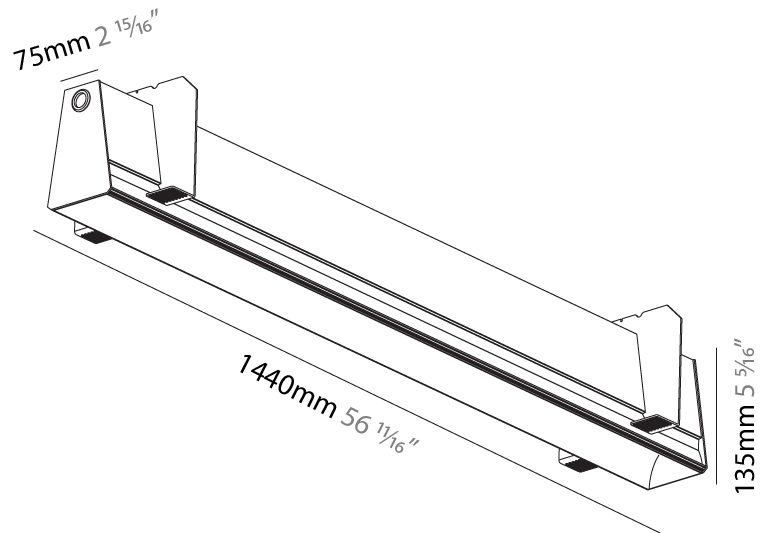

PHYSICAL

Shape: Rectangle
Length (mm): 1440
Length (in): 56 11/16
Width (mm): 75
Width (in): 2 15/16
Height (mm): 135
Height (in): 5 5/16
Ceiling Thickness (mm): 10 / 12.5 / 15
Ceiling Thickness (in): 3/8 or 1/2 or 9/16
Min. Recessing Depth (mm): 170
Min. Recessing Depth (in): 6 11/16
Light Distribution: Direct
Weight (kg): 5.62
Weight (lbs): 12.36
Diffuser: PMMA - Opal
Fixture Finish: SSR / BKV / CWI / CRY / HAB / UFT / ITA / RUA / FTG / MYG / LOD / PUS / FRO / FUP / KIA / POP / BLS / SPG / MEY / GOH / GUM / CHC / COM / ABZ / JAG / OBR / MOS / ROR
Fixture Material: Aluminum
Cut-out Measurements: 1450mm / 57 1/16" x 92mm / 3 5/8"
Upon Request: Unique Sizes Unique Ceiling Thickness

ELECTRICAL

Lamp Type: LED (Zhaga Standard)
Input Wattage (W): 25.3
Total Output Wattage (W): 20 / 16 (3500K)
Dimming: 0-10V Dimming / Phase Dimming (120Vac Only)
Driver Included: Yes
Driver Location: Integrated
Driver Type: Constant Current - 120 / 277Vac
Driver Class: Class 2
Input Voltage (V): 120 - 277
Constant Current (MA): 350 / 500 (3500K)

LED

Color Temperature (°K): 3000 / 3500 / 4000
Max. Delivered Lumen (lm): 1710 / 1774 / 1810
CRI: >90 CRI
Lamp Life (hrs): 50000
Upon Request: Special Color Temperature RGB-W Tunable White CRI (no minimum qty) price increase + longer lead time

OPTICAL

RATINGS AND CERTIFICATIONS

Certified By: Certified for North American Standards
IP rating: IP20