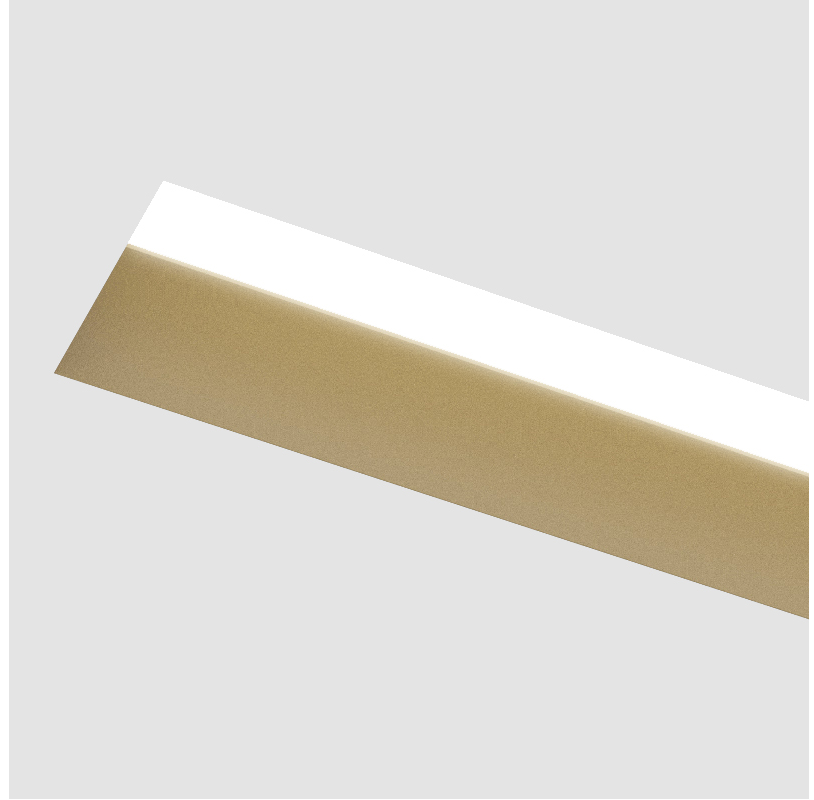

PHYSICAL

Shape: Rectangle
Length (mm): 1160
Length (in): 45 11/16
Width (mm): 75
Width (in): 2 15/16
Height (mm): 135
Height (in): 5 5/16
Ceiling Thickness (mm): 10 / 12.5 / 15
Ceiling Thickness (in): 3/8 or 1/2 or 9/16
Min. Recessing Depth (mm): 170
Min. Recessing Depth (in): 6 11/16
Light Distribution: Direct
Weight (kg): 4.704
Weight (lbs): 10.35
Diffuser: PMMA - Opal
Fixture Finish: SSR / BKV / CWI / CRY / HAB / UFT / ITA / RUA / FTG / MYG / LOD / PUS / FRO / FUP / KIA / POP / BLS / SPG / MEY / GOH / GUM / CHC / COM / ABZ / JAG / OBR / MOS / ROR
Fixture Material: Aluminum
Cut-out Measurements: 1170mm / 46 1/16" x 92mm / 3 5/8"
Upon Request: Unique Sizes Unique Ceiling Thickness

ELECTRICAL

Lamp Type: LED (Zhaga Standard)
Input Wattage (W): 20.2
Total Output Wattage (W): 16 / 12.8 (3500K)
Dimming: 0-10V Dimming / Phase Dimming (120Vac Only)
Driver Included: Yes
Driver Location: Integrated
Driver Type: Constant Current - 120 / 277Vac
Driver Class: Class 2
Input Voltage (V): 120 - 277
Constant Current (MA): 350 / 400 (3500K)

LED

Color Temperature (°K): 3000 / 3500 / 4000
Max. Delivered Lumen (lm): 1370 / 1421 / 1450
CRI: >90 CRI
Lamp Life (hrs): 50000
Upon Request: Special Color Temperature RGB-W Tunable White CRI (no minimum qty) price increase + longer lead time

OPTICAL

RATINGS AND CERTIFICATIONS

Certified By: Certified for North American Standards
IP rating: IP20