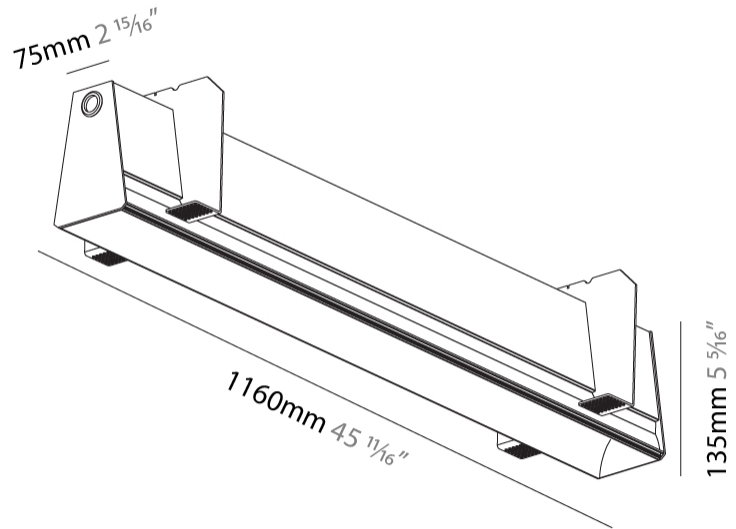

PHYSICAL

Shape: Rectangle
Length (mm): 1160
Length (in): 45 11/16
Width (mm): 75
Width (in): 2 15/16
Height (mm): 135
Height (in): 5 5/16
Ceiling Thickness (mm): 10 / 12.5 / 15
Ceiling Thickness (in): 3/8 or 1/2 or 9/16
Min. Recessing Depth (mm): 170
Min. Recessing Depth (in): 6 11/16
Light Distribution: Direct
Weight (kg): 4.704
Weight (lbs): 10.35
Diffuser: PMMA - Opal
Fixture Finish: SSR / BKV / CWI / CRY / HAB / UFT / ITA / RUA / FTG / MYG / LOD / PUS / FRO / FUP / KIA / POP / BLS / SPG / MEY / GOH / GUM / CHC / COM / ABZ / JAG / OBR / MOS / ROR
Fixture Material: Aluminum
Cut-out Measurements: 1170mm / 46 1/16" x 92mm / 3 5/8"
Upon Request: Unique Sizes Unique Ceiling Thickness

ELECTRICAL

Lamp Type: LED (Zhaga Standard)
Input Wattage (W): 20.2
Total Output Wattage (W): 16 / 12.8 (3500K)
Dimming: 0-10V Dimming / Phase Dimming (120Vac Only)
Driver Included: Yes
Driver Location: Integrated
Driver Type: Constant Current - 120 / 277Vac
Driver Class: Class 2
Input Voltage (V): 120 - 277
Constant Current (MA): 350 / 400 (3500K)

LED

Color Temperature (°K): 3000 / 3500 / 4000
Max. Delivered Lumen (lm): 1370 / 1421 / 1450
CRI: >90 CRI
Lamp Life (hrs): 50000
Upon Request: Special Color Temperature RGB-W Tunable White CRI (no minimum qty) price increase + longer lead time

OPTICAL

RATINGS AND CERTIFICATIONS

Certified By: Certified for North American Standards
IP rating: IP20