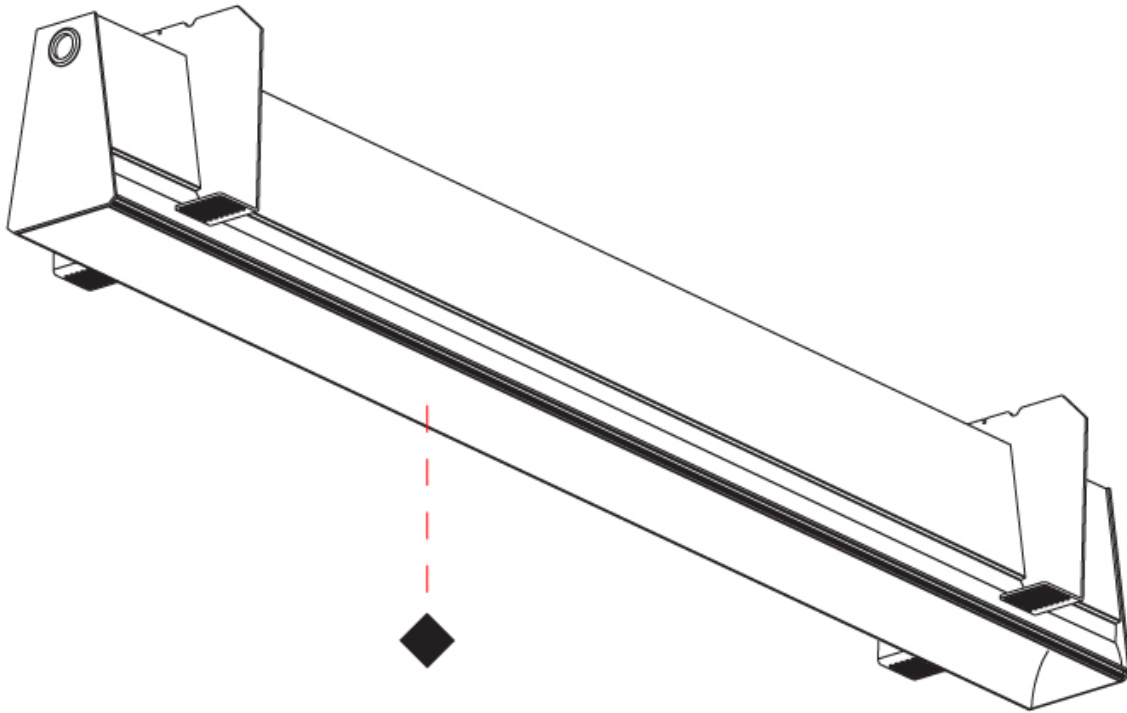

OPTICAL

RATINGS AND CERTIFICATIONS

Certified By: Certified for North American Standards
IP rating: IP20

GROOVE SQUARE TRIMLESS

A35651-

PROJECT	_____
TYPE	_____
SPECIFIER	_____
QUANTITY	_____
DATE	_____

GROOVE COLOR FINISH CHART